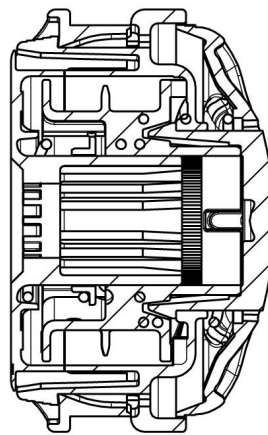

A →

A →

P/N	Description
55-520	Bump knob+spring kit
55-519	Carrier
55-518	Spool
55-517	Spring
55-516	Eyelet kit